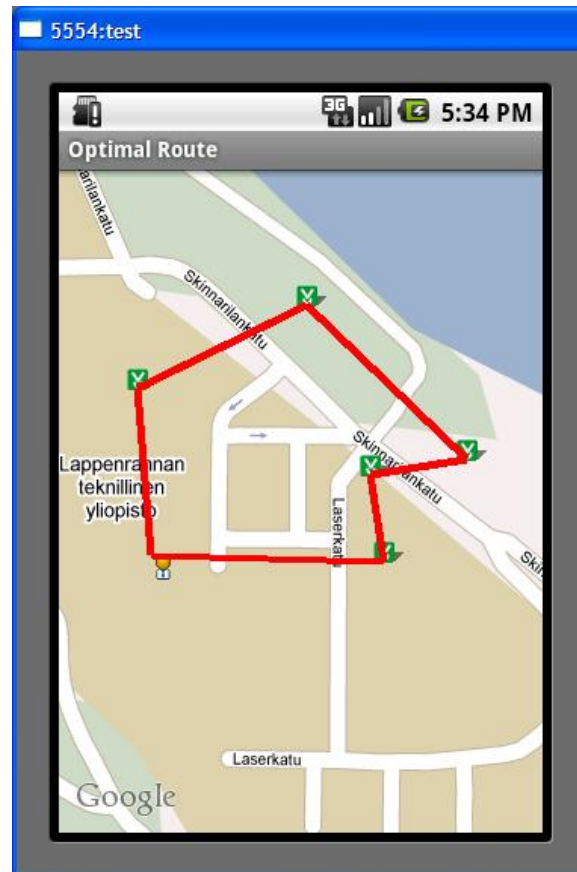

Optimal Route is a mobile application for calculating optimal route for visiting different locations within a city. The application is available in android.

Optimal Route provide a good solution for delivery businesses as well as travelers.

Advantage of using Optimal Route

- Easy to use with good user interface
- Return optimal routing results fast.
- Shows visual representation of the actual places on the map.
- Sort addresses according to the result
- Store route information

WHO SHOULD USE OPTIMAL ROUTE?

- Businesses dealing with customer delivery
- Travelers