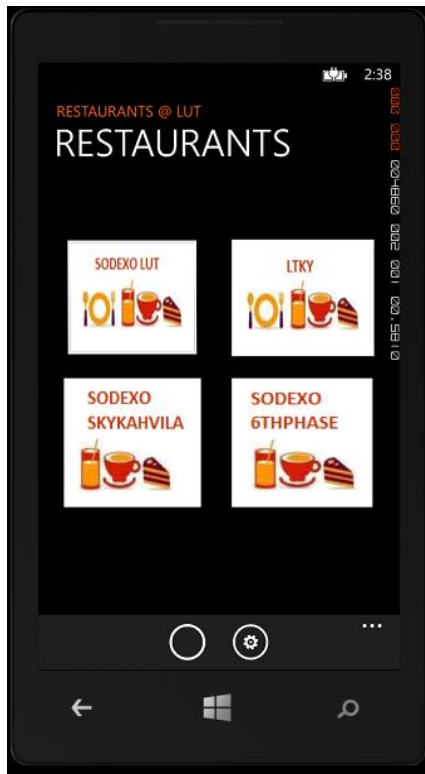

Restaurants@LUT

- See menus for all Sodexo restaurants at one click
- Plan your meals by choosing the best courses
- Live webcam images from restaurants locations

Ilkka Tommola

Tulibako Paiti

Doreen Mushi