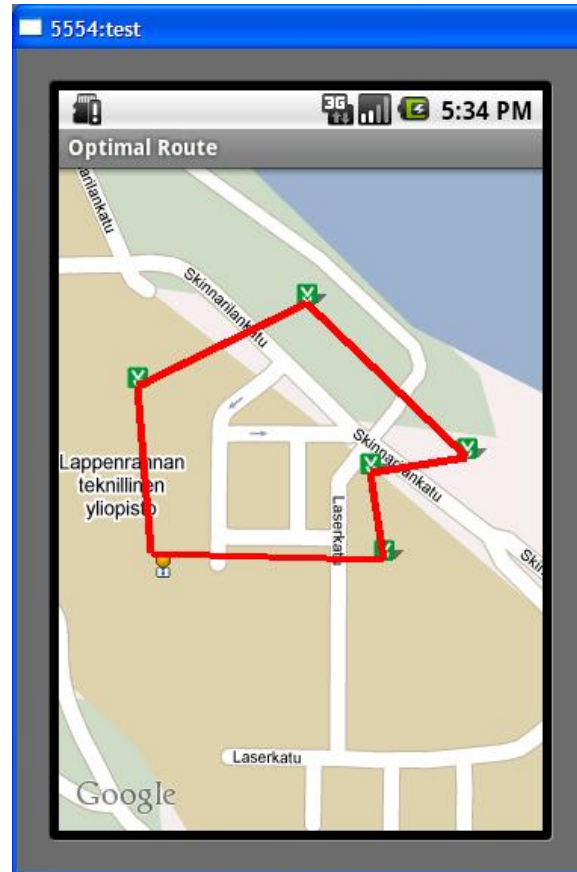

Optimal Route is a mobile application for calculating optimal route for visiting different locations within a city. The application is available in android.

Optimal Route provide a good solution for delivery businesses as well as travelers.

Advantage of using Optimal Route

- Easy to use with good user interface
- Return optimal routing results fast.
- Shows visual representation of the actual places on the map.
- Sort addresses according to the result
- Store route information

WHO SHOULD USE OPTIMAL ROUTE?

- Businesses dealing with customer delivery
- Travelers